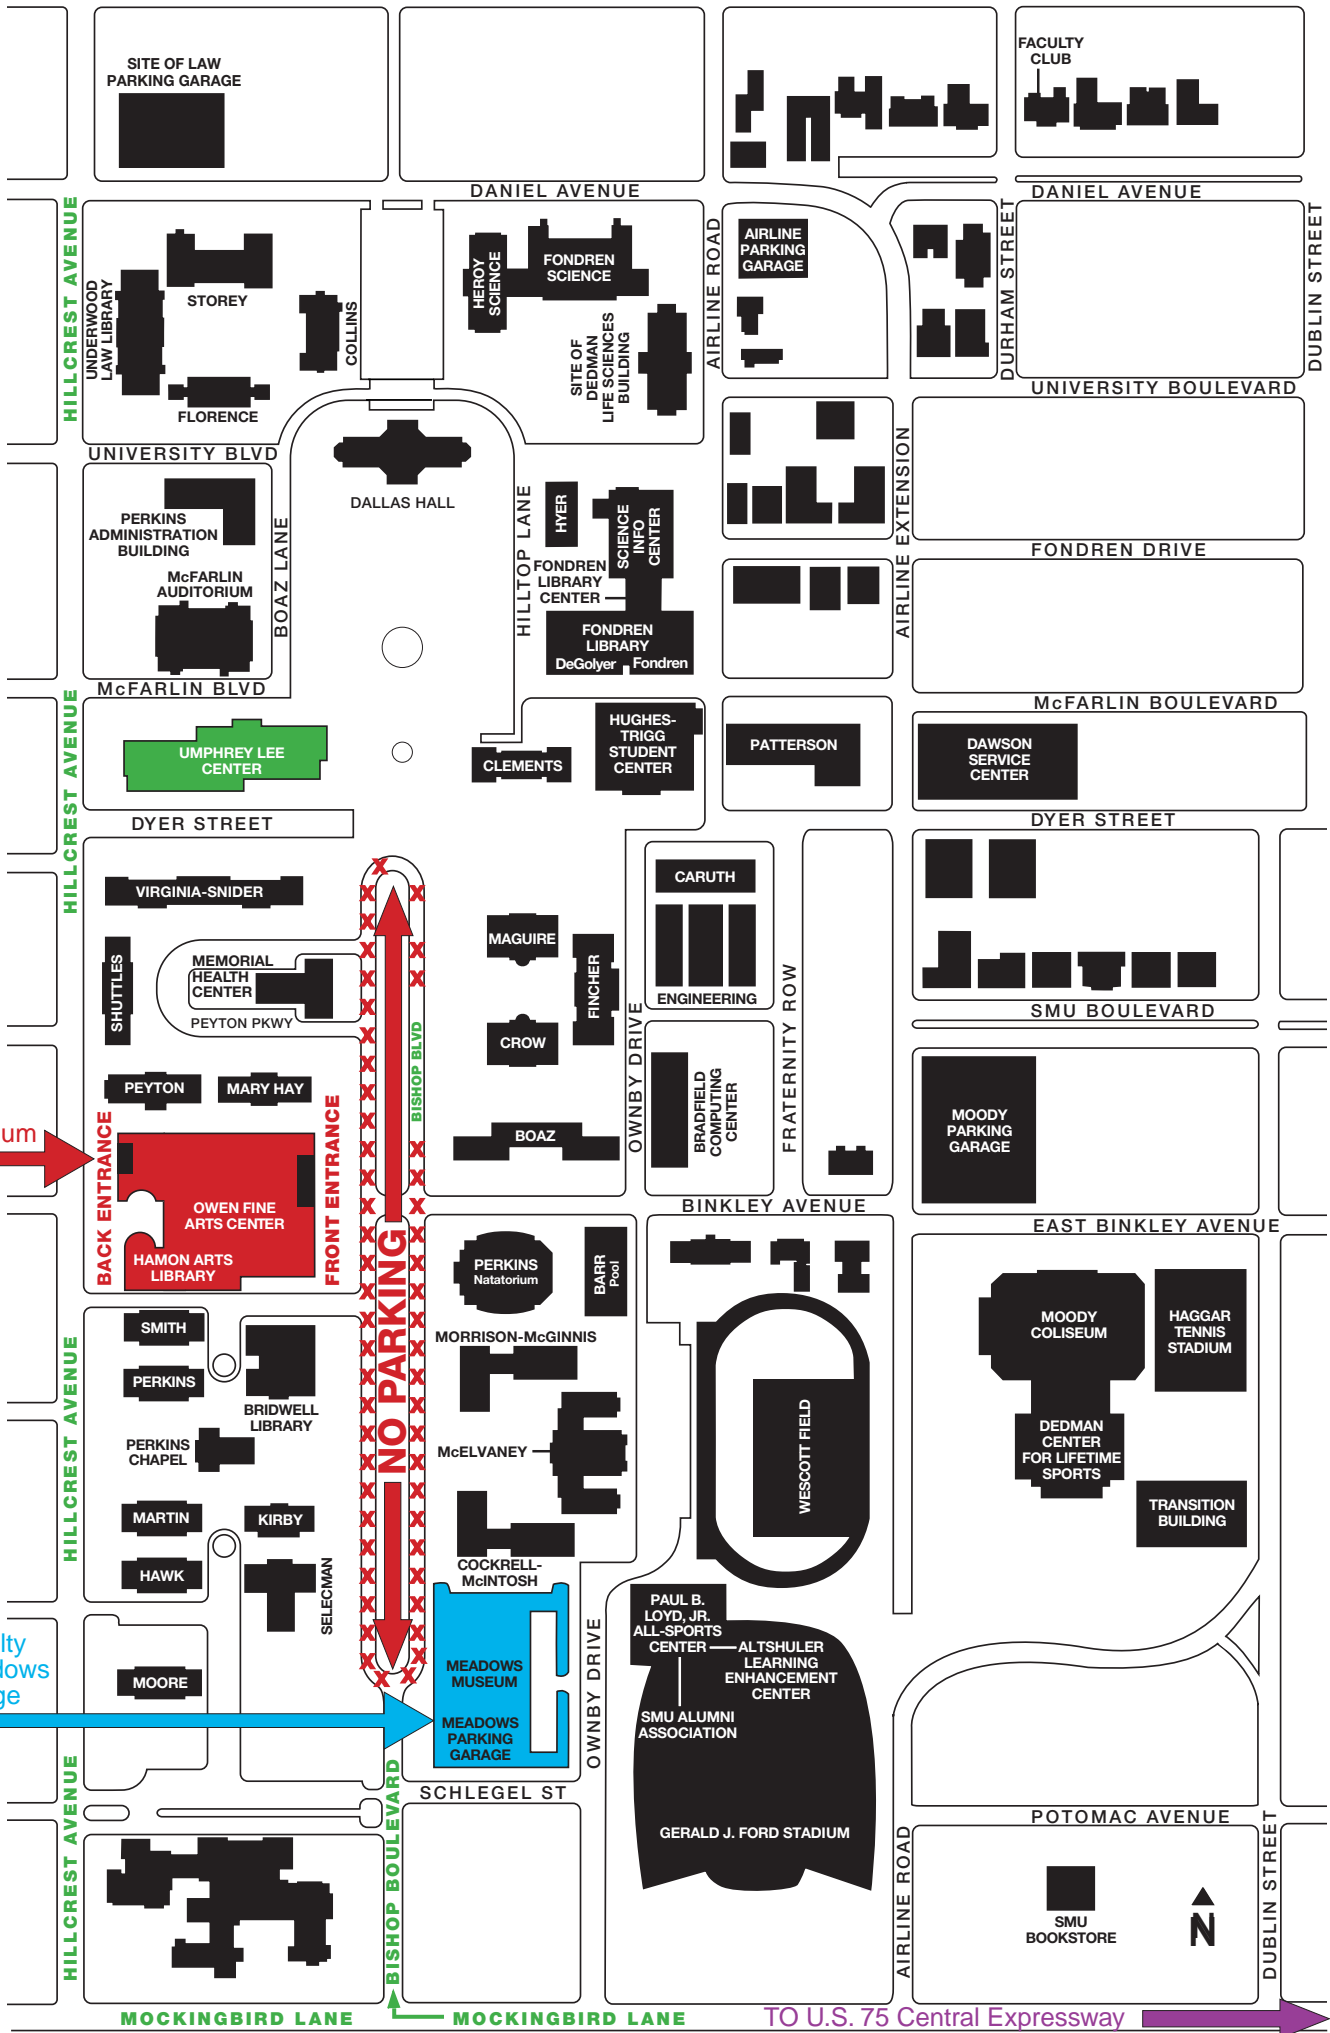

Southern Methodist University

For emergency Assistance on Oct 31st and Nov. 1st please call 214-578-7424
Please do not leave voice mails. Call back within 2 minutes.

Caruth Auditorium

Students/Faculty park in the Meadows Parking Garage

NO PARKING

TO U.S. 75 Central Expressway